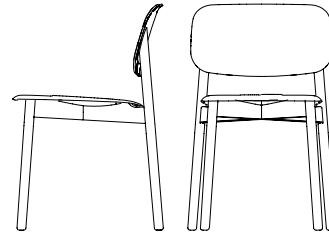

> SOFT EDGE <

By Iskos-Berlin

Soft Edge chair series is based on the next step in the development of moulded plywood techniques. It enables a three-dimensionality that is unusual for ordinary moulded plywood. With Soft Edge, Iskos-Berlin has created a softly shaped seat and back where all the edges face away from the body.

> SOFT EDGE <

HAY

> SOFT EDGE <

HAY

> SOFT EDGE CHAIR <

METAL FRAME

Dimensions

W49,5 x D52,5 x H46/78 cm

Frame

Powder coated steel

Seat

Moulded oak veneer

Stackable 8 pcs.

WOOD FRAME

Dimensions

W51,5 x D52,5 x H46/78 cm