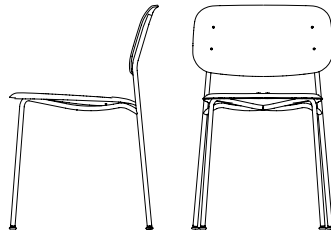

> SOFT EDGE <

By Iskos-Berlin

Soft Edge chair series is based on the next step in the development of moulded plywood techniques. It enables a three-dimensionality that is unusual for ordinary moulded plywood. With Soft Edge, Iskos-Berlin has created a softly shaped seat and back where all the edges face away from the body.

> SOFT EDGE <

HAY

> SOFT EDGE <

HAY

> SOFT EDGE CHAIR <

METAL FRAME

Dimensions

W49,5 x D52,5 x H46/78 cm

Frame

Powder coated steel

Seat

Moulded oak veneer

Stackable 8 pcs.

WOOD FRAME

Dimensions

W51,5 x D52,5 x H46/78 cm